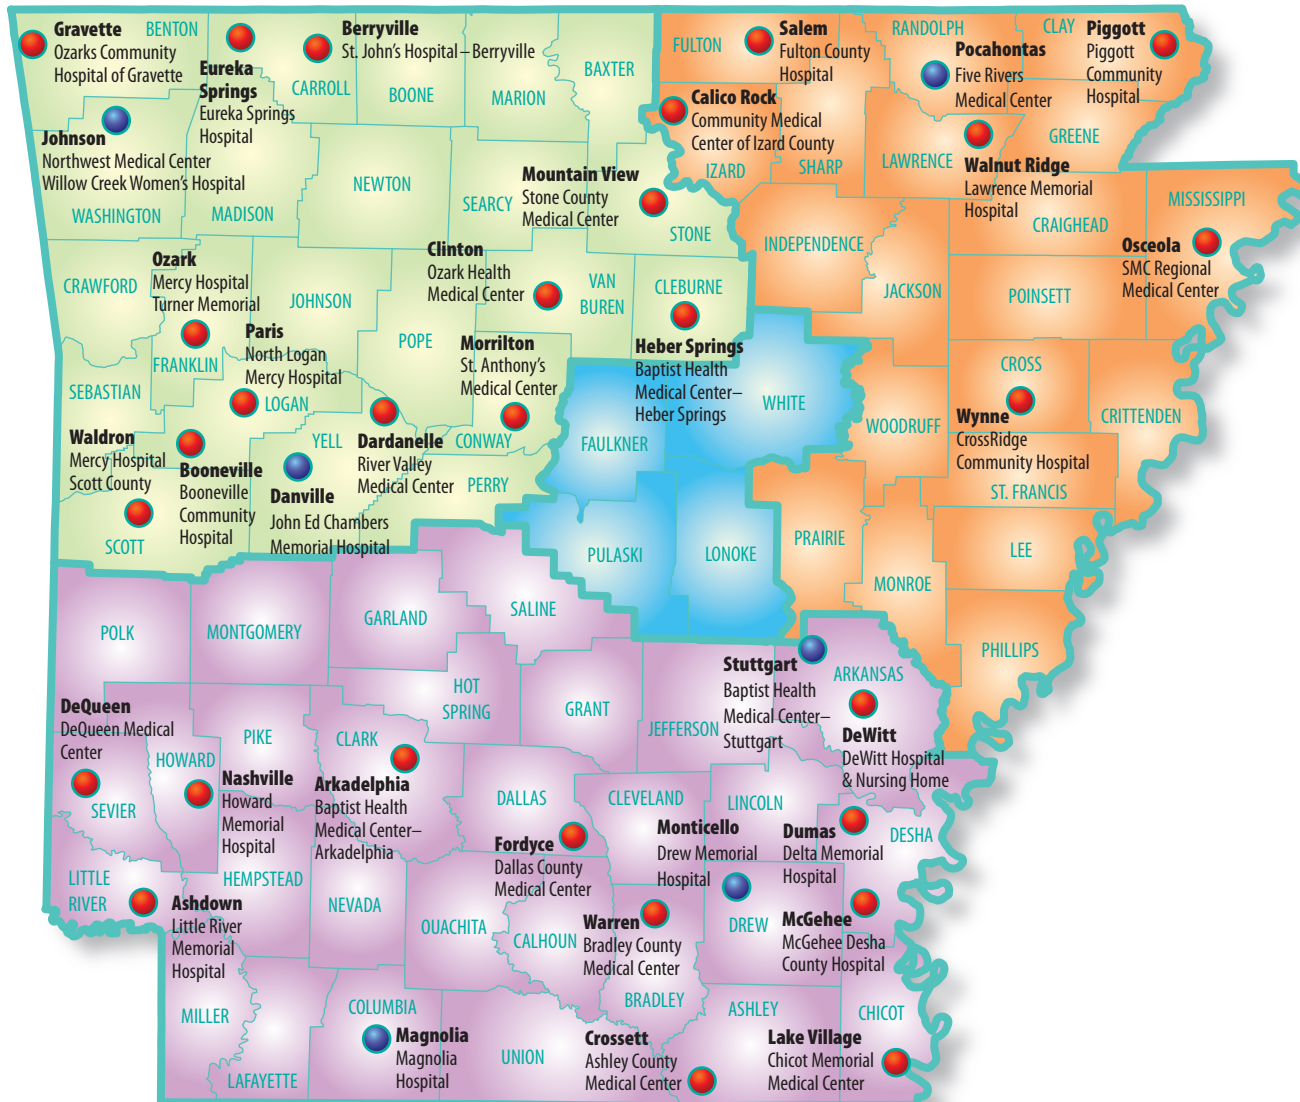

# HIT Specialists, by county

### HIT SPECIALISTS

- Lacey Howard..... 870-577-0562
  - Amy Hart..... 870-897-6922
  - Lori Brockinton..... 501-626-0596
  - Jo Beth Schanandore..... 501-269-6115
- 
- Critical Access Hospitals*
  - Rural Hospitals*
- David Easley..... 501-626-5438